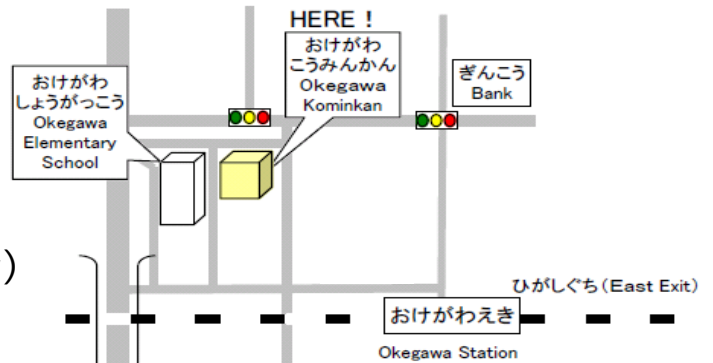

# Japanese class calendar

(April 2026 ~ March 2027)

~Japanese class day ( ■ marked day) ~

【Date/time】 Every Thursday

7:00pm~8:30pm

(Spring, Autumn and Winter Classes)

【Place】 Okegawa Community Center

(1-5-21, Nishi, Okegawa-city)

【Tuition fee】 Free

【Map】