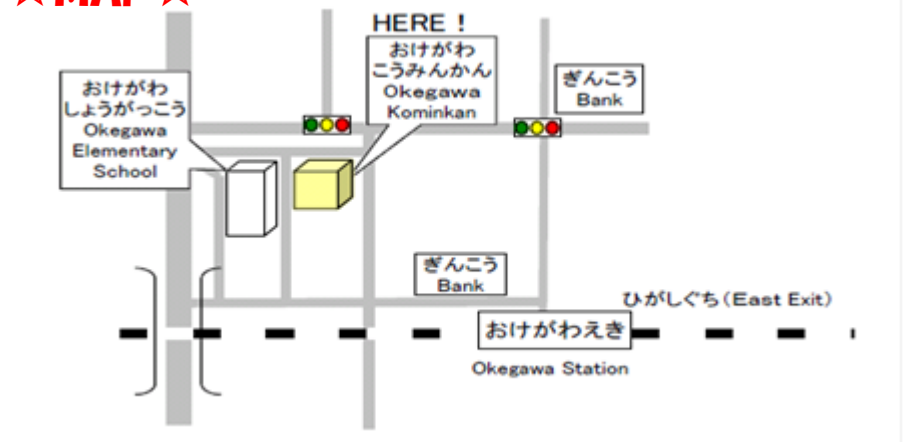

Japanese Language Class for Foreigners

Date/time Every Thursday 7:00pm~8:30pm

Place Okegawa Community Center
(1-5-21, Nishi, Okegawa-city)

Tuition fee Free

☆**schedule**☆ 11th April~18th July

April 2024							May 2024							June 2024						
Sun	Mon	Tue	Wed	Thu	Fri	Sat	Sun	Mon	Tue	Wed	Thu	Fri	Sat	Sun	Mon	Tue	Wed	Thu	Fri	Sat
	1	2	3	4	5	6				1	2	3	4							1
7	8	9	10	11	12	13	5	6	7	8	9	10	11	2	3	4	5	6	7	8
14	15	16	17	18	19	20	12	13	14	15	16	17	18	9	10	11	12	13	14	15
21	22	23	24	25	26	27	19	20	21	22	23	24	25	16	17	18	19	20	21	22
28	29	30					26	27	28	29	30	31		23	24	25	26	27	28	29
														30	31					

July 2024						
Sun	Mon	Tue	Wed	Thu	Fri	Sat
	1	2	3	4	5	6
7	8	9	10	11	12	13
14	15	16	17	18	19	20
21	22	23	24	25	26	27
28	29	30	31			

☆**MAP**☆

OKEGAWA SHIYAKUSHO (Okegawa City Hall)

TEL 048-786-3211